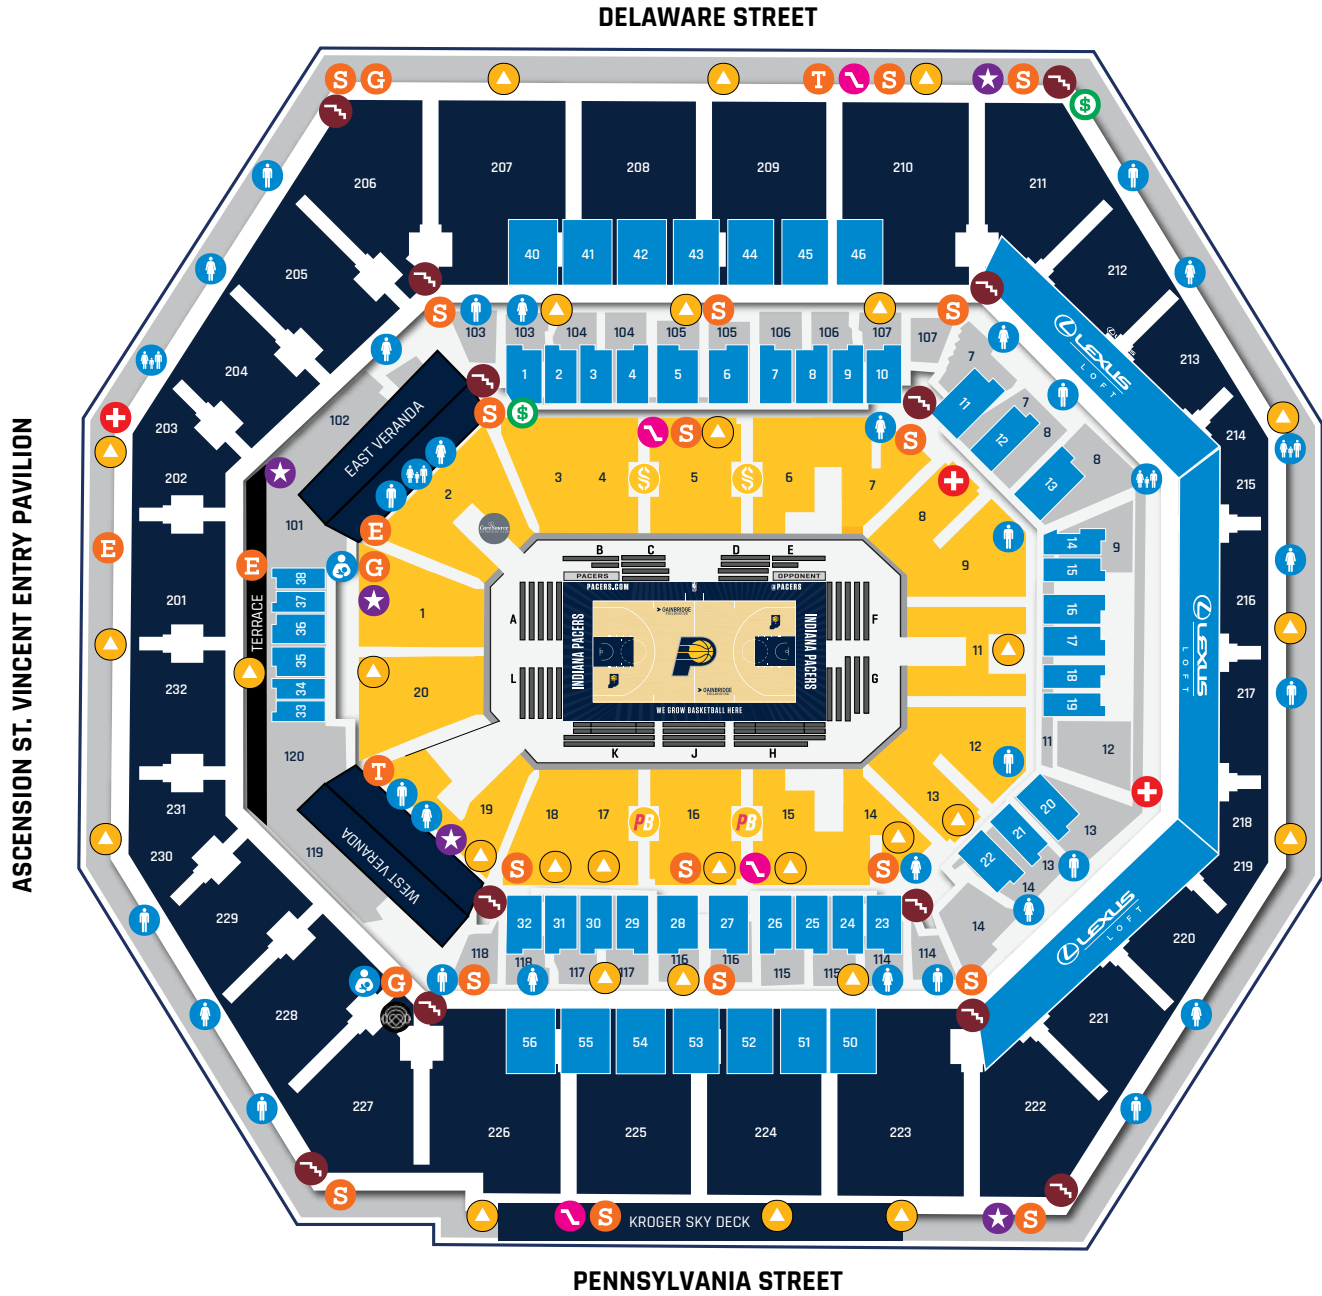

# DINING AT GAINBRIDGE FIELDHOUSE

- MEN'S RESTROOM
- WOMEN'S RESTROOM
- ALL-GENDER RESTROOM
- MOTHERS' ROOM
- SENSORY ROOM
- FIRST AID
- NERDWALLET CASH-TO-CARD MACHINES
- FOOD & BEVERAGE
- POINTSBET HARDWOOD CLUB
- SIRE SPIRITS '67 CLUB
- CARESOURCE COURTSIDE CLUB
- GUEST SERVICES
- ELEVATOR
- TICKET INFO
- STAIRS
- MERCHANDISE STAND
- ESCALATOR
- SUITES
- EMERGENCY EXIT

## MAIN CONCOURSE

### SECTION 6

Three Point Taqueria | Tacos & Nachos