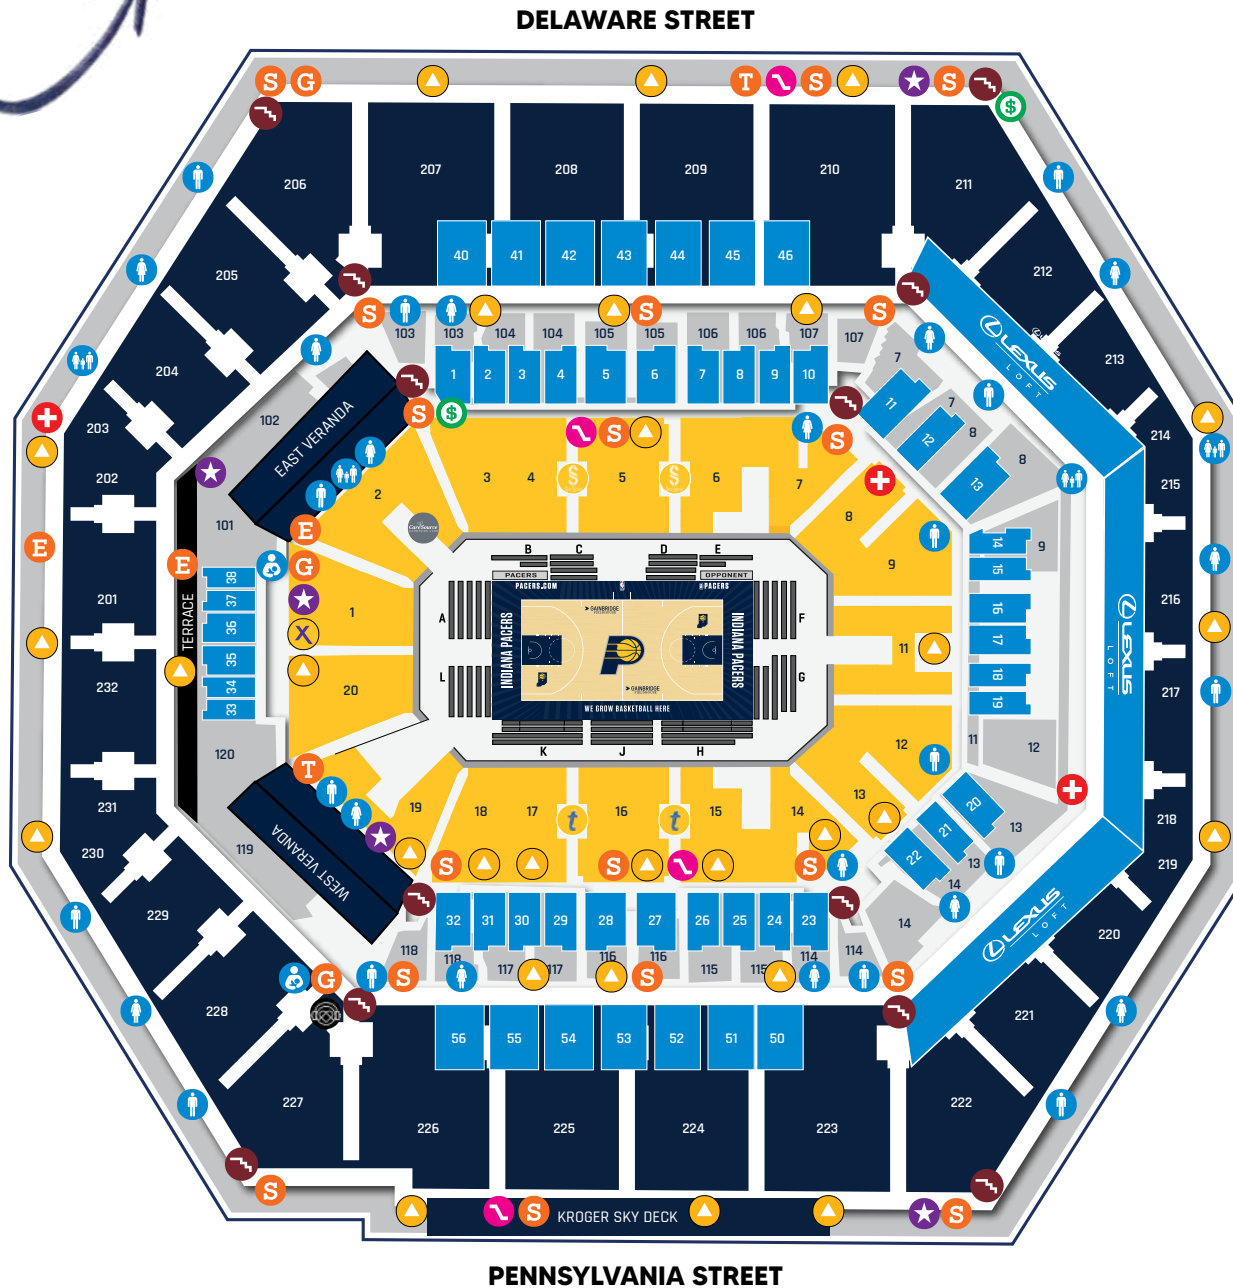

DINING AT GAINBRIDGE FIELDHOUSE

ASCENSION ST. VINCENT ENTRY PAVILION

- MEN'S RESTROOM
- WOMEN'S RESTROOM
- ALL-GENDER RESTROOM
- MOTHERS' ROOM
- SENSORY ROOM
- FIRST AID
- CASH-TO-CARD MACHINES
- FOOD & BEVERAGE
- TICKETMASTER HARDWOOD CLUB
- SIRE SPIRITS '67 CLUB
- XFINITY ZONE
- CARESOURCE COURTSIDE CLUB
- GUEST SERVICES
- ELEVATOR
- TICKET INFO
- STAIRS
- MERCHANDISE STAND
- ESCALATOR
- SUITES
- EMERGENCY EXIT

MAIN CONCOURSE

- SECTION 1**
Bar | Beer, Wine & Cocktails
- SECTION 2**
Ben's Pretzels | INDY Local Fresh-Made Pretzels & Fresh-Squeezed Lemonade
- SECTION 4**
Kroger Fast Break Market | Grab N Go Beverages, Milk & Snacks
Desnuda Bar | Beer, Wine & Cocktails
- SECTION 5**
Fieldhouse Favorites | HotBox Pizza, Burgers, Hot Dogs, Chicken Tenders & Coffee
- SECTION 6**
Three Point Taqueria | Quesadillas & Nachos
- SECTION 7**
Milagro Bar | Beer, Wine & Cocktails
Orange Leaf | Spiked Lemonade & Frozen Yogurt
- SECTION 9**
PLEASE & THANK YOU | Assorted Cookies, Coffee, Lemonade & Assorted Teas
- SECTION 11**
Chick-fil-A | Chicken Sandwiches, Fries & Chips
Shake Bar by Steak 'n Shake | Gourmet Milkshakes
Bar | Beer, Wine & Cocktails
- SECTION 13**
Crossroads Eats Operated by Mambos | Cheesesteaks, Burgers & Loaded Fries
Walking Taco Cart | Walking Taco with Assorted Chips with Beef or Chicken & Beverages
- SECTION 14**
Chicken Salad Chick | Assorted Chicken Salad & Beverages
Corona Bar | Beer, Wine & Cocktails
- SECTION 15**
Warehouse District BBQ | Pulled Pork, Smoked Brisket, BBQ Nachos, Mac & Cheese

SECTION 16

Fieldhouse Favorites | HotBox Pizza, Burgers, Hot Dogs, Chicken Tenders & Coffee

SECTION 17

The Kitchen | Location of KeyBank Guest Chef Program during Pacers Games
Other Events: Fan Favorite Items

SECTION 105

Delaware St. Pizzeria | Artisan Pizza

SECTION 107

Kendall-Jackson Wine Bar | Beer, Wine & Cocktails

SECTION 114

La Crema Wine Bar | Beer, Wine & Cocktails

SECTION 115

Three Point Taqueria | Quesadillas & Nachos